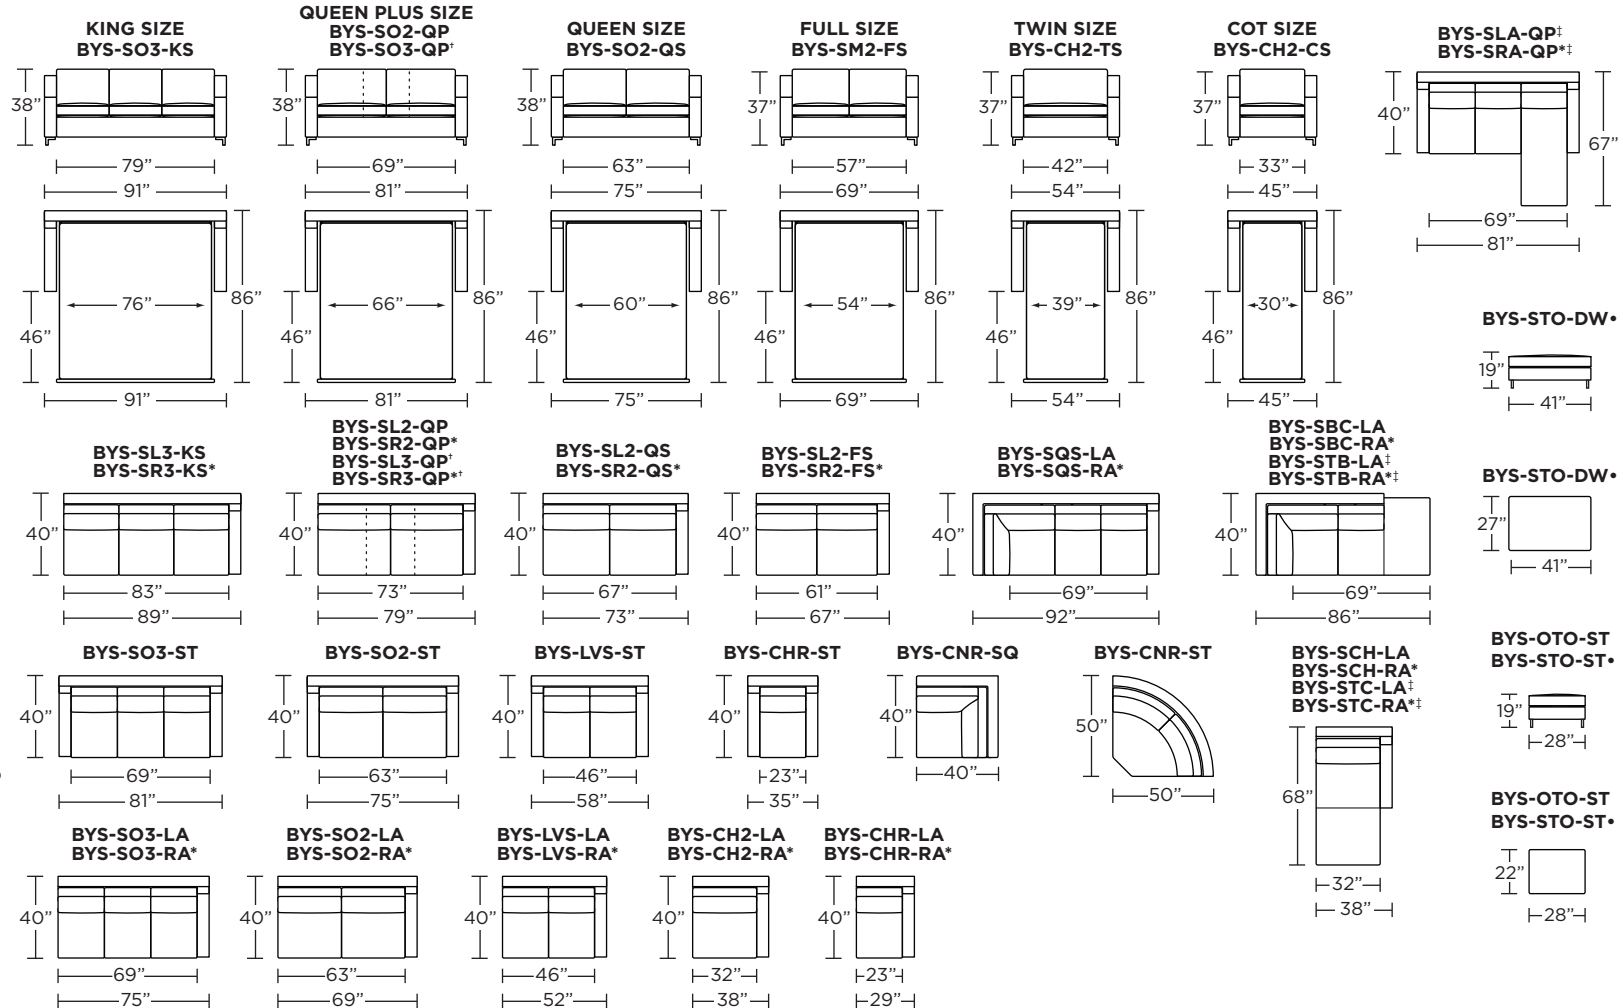

BRYSON

Standard Comfort Sleeper®

Features:

- Featuring the patented Tiffany 24/7™ platform sleep system
- Room to stretch out with true 80 inches of bedroom-length sleeping surface
- Ultimate comfort on four inches of plush, high-density foam mattress
- Under-sofa dust covers keeps dust and dirt from ever touching the mattress
- Zero wall clearance
- Quick-ship delivery
- Double-needle top-stitch
- High-density, high-resiliency foam seat cushions
- Loose back and seat cushions
- Lifetime warranty on frame
- 10-year mechanism warranty

Leg height is 4"

Please use actual leather, fabric, Crypton®, Sunbrella® and Ultrasuede® swatches when specifying furniture as the colors shown may vary due to the printing process.

Note: Seat depth includes cushion overhang which may be up to 1"

* Picture shows left arm seated. Please specify left or right arm seated when ordering.

All orders are in seated position.

‡ Dotted lines for Queen Plus sizes indicates the number of seats.

All dimensions are approximate and subject to change.