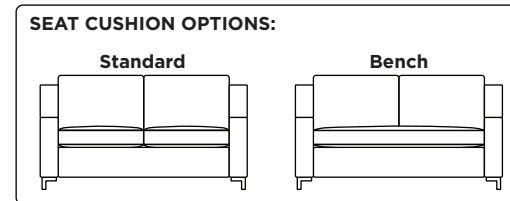

BRYSON

Standard Comfort Sleeper®

Features:

- Featuring the patented Tiffany 24/7™ platform sleep system
- Room to stretch out with true 80 inches of bedroom-length sleeping surface
- Ultimate comfort on four inches of plush, high-density foam mattress
- Under-sofa dust covers keeps dust and dirt from ever touching the mattress
- Zero wall clearance
- Quick-ship delivery
- Double-needle top-stitch
- High-density, high-resiliency foam seat cushions
- Loose back and seat cushions
- Lifetime warranty on frame
- 10-year mechanism warranty

Leg height is 4"

Please use actual leather, fabric, Crypton®, Sunbrella® and Ultrasuede® swatches when specifying furniture as the colors shown may vary due to the printing process.

Note: Seat depth includes cushion overhang which may be up to 1"

* Picture shows left arm seated. Please specify left or right arm seated when ordering.

All orders are in seated position.

‡ Dotted lines for Queen Plus sizes indicates the number of seats.

All dimensions are approximate and subject to change.