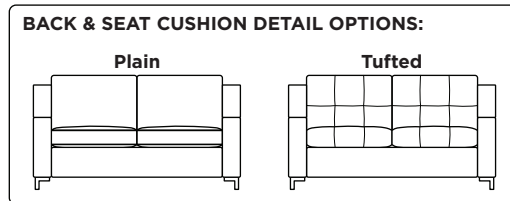

BRYSON

Standard Comfort Sleeper®

Features:

- Featuring the patented Tiffany 24/7™ platform sleep system
- Room to stretch out with true 80 inches of bedroom-length sleeping surface
- Ultimate comfort on four inches of plush, high-density foam mattress
- Under-sofa dust covers keeps dust and dirt from ever touching the mattress
- Zero wall clearance
- Quick-ship delivery
- Double-needle top-stitch
- High-density, high-resiliency foam seat cushions
- Loose back and seat cushions
- Lifetime warranty on frame
- 10-year mechanism warranty

Leg height is 4"

Please use actual leather, fabric, Crypton®, Sunbrella® and Ultrasuede® swatches when specifying furniture as the colors shown may vary due to the printing process.

Note: Seat depth includes cushion overhang which may be up to 1"

* Picture shows left arm seated. Please specify left or right arm seated when ordering.

All orders are in seated position.

‡ Dotted lines for Queen Plus sizes indicates the number of seats.

All dimensions are approximate and subject to change.