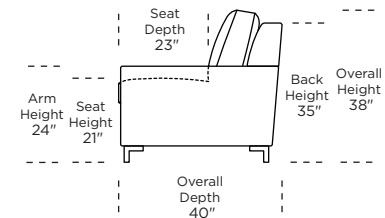

BRYSON

Standard Comfort Sleeper®

Features:

- Featuring the patented Tiffany 24/7™ platform sleep system
- Room to stretch out with true 80 inches of bedroom-length sleeping surface
- Ultimate comfort on four inches of plush, high-density foam mattress
- Under-sofa dust covers keeps dust and dirt from ever touching the mattress
- Zero wall clearance
- Quick-ship delivery
- Double-needle top-stitch
- High-density, high-resiliency foam seat cushions
- Loose back and seat cushions
- Lifetime warranty on frame
- 10-year mechanism warranty

Leg height is 4"

Please use actual leather, fabric, Crypton®, Sunbrella® and Ultrasuede® swatches when specifying furniture as the colors shown may vary due to the printing process.

Note: Seat depth includes cushion overhang which may be up to 1"

* Picture shows left arm seated. Please specify left or right arm seated when ordering.

All orders are in seated position.

‡ Dotted lines for Queen Plus sizes indicates the number of seats.

All dimensions are approximate and subject to change.